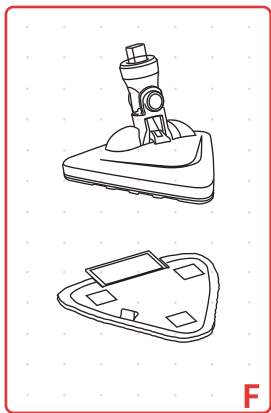

A Shark steam mop T8 is shown vertically against a red background. The mop has a black handle with a trigger spray button and a control dial. The main body is black with a red "Shark" logo. The bottom has a rectangular cleaning head with a red and white wavy pattern. The background features a grid of white dots and four white plus signs (+) arranged in a square pattern.

# 内含部件

WHAT'S INSIDE

手柄

机身

手持蒸汽机

方形拖把头+  
双面方形抹布

注水杯

三角拖把头+三角形抹布  
(选配, 如有需要请另行购买)

二合一蒸汽熨烫刷  
(带软帽和毛刷圈)

软管组件

迷你刷头和迷你抹布

蒸汽集中喷嘴