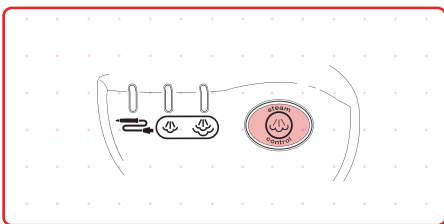

2 选择清洁模式

接通电源，“Steam Control”按钮闪烁。按按钮选择设置，一下是低档，两下是高档，三下是待机模式。