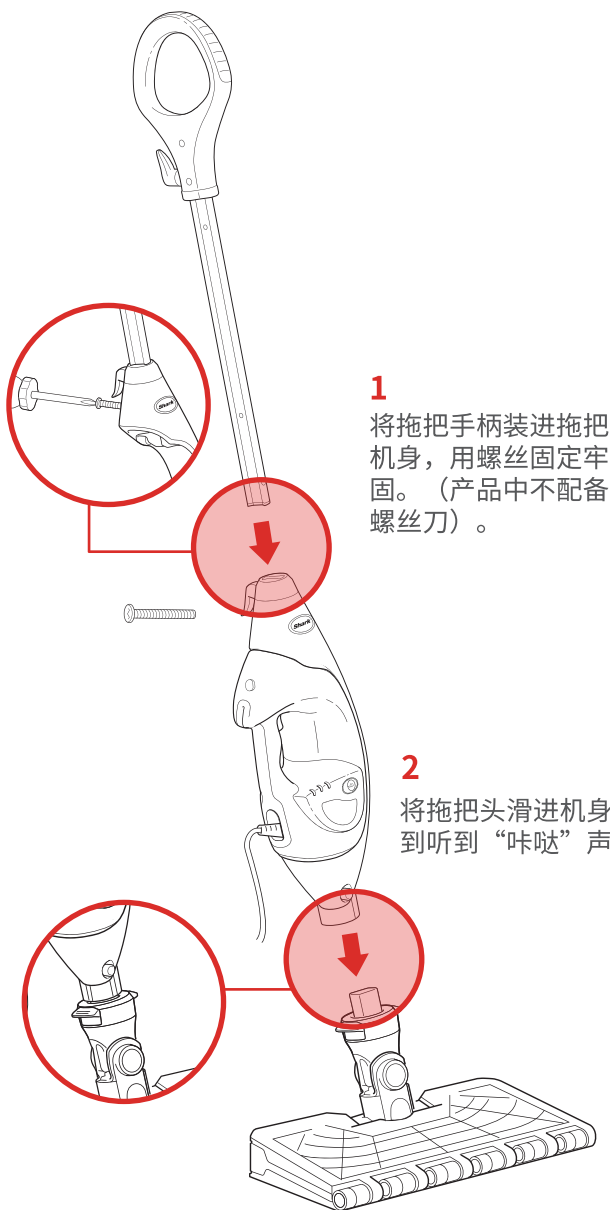

A Shark steam mop T8 is shown vertically against a red background. The mop has a black handle with a trigger spray button and a control dial. The main body is black with a red "Shark" logo. The bottom has a rectangular cleaning head with a red and white wavy pattern. The background features a grid of white dots and four white plus signs (+) arranged in a square pattern.

# 内含部件

WHAT'S INSIDE

手柄

机身

手持蒸汽机

方形拖把头+  
双面方形抹布

注水杯

三角拖把头+三角形抹布  
(选配, 如有需要请另行购买)

二合一蒸汽熨烫刷  
(带软帽和毛刷圈)

软管组件

迷你刷头和迷你抹布

蒸汽集中喷嘴

### 3 安装双面方形抹布

提起拖把头，使其自然垂立，按拖把头两侧的释放按钮（如图所示），拖把头两侧自然掉落。

将拖把头的四个角对准抹布，对应插入。

将拖把头一侧轻轻在地面上按压。

将另一面翻起来，按压到位。