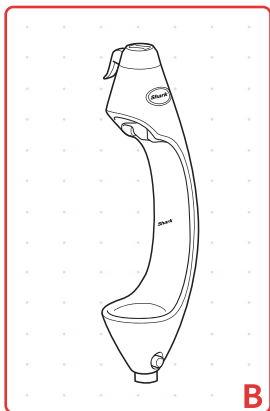

A Shark steam mop T8 is shown vertically against a red background. The mop has a black handle with a trigger spray button and a control dial. The main body is black with a red "Shark" logo. The bottom has a rectangular cleaning head with a red and white wavy pattern. The background features a grid of white dots and four white plus signs (+) arranged in a square pattern.

# 内含部件

WHAT'S INSIDE

手柄

机身

手持蒸汽机

方形拖把头+  
双面方形抹布

注水杯

三角拖把头+三角形抹布  
(选配, 如有需要请另行购买)