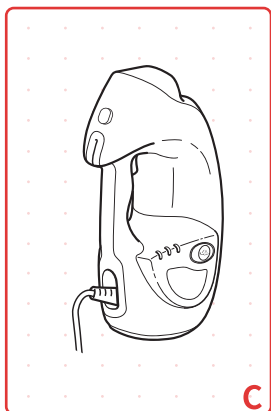

A Shark steam mop T8 is shown vertically against a red background. The mop has a black handle with a trigger spray button and a control dial. The main body is black with a red "Shark" logo. The bottom has a rectangular cleaning head with a red and white wavy pattern. The background features a grid of white dots and four white plus signs (+) arranged in a square pattern.

# 内含部件

WHAT'S INSIDE

手柄

机身

手持蒸汽机

方形拖把头+  
双面方形抹布

注水杯

三角拖把头+三角形抹布  
(选配, 如有需要请另行购买)

二合一蒸汽熨烫刷  
(带软帽和毛刷圈)

软管组件

迷你刷头和迷你抹布

蒸汽集中喷嘴