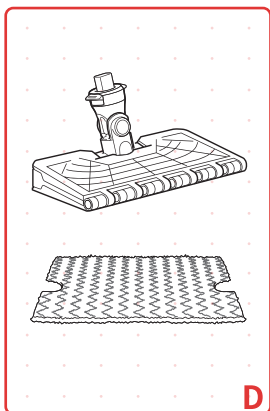

A Shark steam mop T8 is shown vertically against a red background. The mop has a black handle with a trigger spray button and a control dial. The main body is black with a red "Shark" logo. The bottom has a rectangular cleaning head with a red and white wavy pattern. The background features a grid of white dots and four white plus signs (+) arranged in a square pattern.

# 内含部件

WHAT'S INSIDE

手柄

机身

手持蒸汽机

方形拖把头+  
双面方形抹布

注水杯

三角拖把头+三角形抹布  
(选配, 如有需要请另行购买)

二合一蒸汽熨烫刷  
(带软帽和毛刷圈)

软管组件

迷你刷头和迷你抹布

蒸汽集中喷嘴